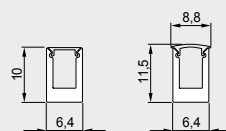

Leuchtenart / Profil

Wählen Sie die Leuchtenart, also das Profil, das am besten zu Ihren Vorstellungen passt und konfigurieren Sie Ihre individuelle LED-Leuchte ganz nach Ihren Anforderungen!

- Profilart und -farbe
- Leuchtenlänge
- Abdeckungstyp
- Endkappen
- Zubehör wie z.B. Befestigungen

Individuelle Leuchten ganz einfach selbst konfigurieren!

Type of light / profile

Choose the type of luminaire, the profile that best suits your ideas and configure your individual LED light according to your requirements!

- profile style and colour
- length of light
- type of cover
- end caps
- accessories e.g. fixtures

Configure easily customized luminaires by yourself:

LD 8104