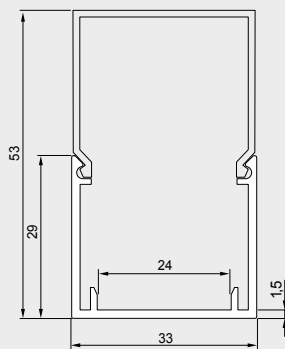

- profile style and colour
- length of light
- type of cover
- end caps
- accessories e.g. fixtures

Configure easily customized luminaires by yourself:

LD 8003A

LD 8003E

LD 8003K

LD 8003KF

LD 8015A

LD 8003P