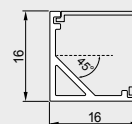

- profile style and colour
- length of light
- type of cover
- end caps
- accessories e.g. fixtures

Configure easily customized luminaires by yourself:

LD 8003A

LD 8003E

LD 8003K

LD 8003KF

LD 8015A

LD 8003P