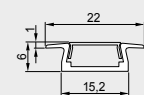

Leuchtenart / Profil

Wählen Sie die Leuchtenart, also das Profil, das am besten zu Ihren Vorstellungen passt und konfigurieren Sie Ihre individuelle LED-Leuchte ganz nach Ihren Anforderungen!

- Profilart und -farbe
- Leuchtenlänge
- Abdeckungstyp
- Endkappen
- Zubehör wie z.B. Befestigungen

Individuelle Leuchten ganz einfach selbst konfigurieren!

Type of light / profile

Choose the type of luminaire, the profile that best suits your ideas and configure your individual LED light according to your requirements!

- profile style and colour
- length of light
- type of cover
- end caps
- accessories e.g. fixtures

Configure easily customized luminaires by yourself:

LD 8102