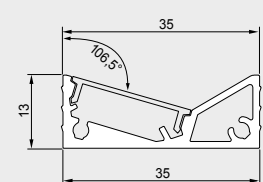

- profile style and colour
- length of light
- type of cover
- end caps
- accessories e.g. fixtures

Configure easily customized luminaires by yourself:

LD 8003A

LD 8003E

LD 8003K

LD 8003KF

LD 8015A

LD 8003P