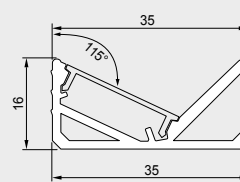

- profile style and colour
- length of light
- type of cover
- end caps
- accessories e.g. fixtures

Configure easily customized luminaires by yourself:

LD 8003A

LD 8003E

LD 8003K

LD 8003KF

LD 8015A

LD 8003P