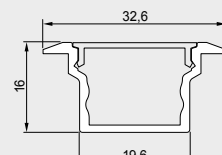

- profile style and colour
- length of light
- type of cover
- end caps
- accessories e.g. fixtures

Configure easily customized luminaires by yourself:

LD 8003A

LD 8003E

LD 8003K

LD 8003KF

LD 8015A

LD 8003P