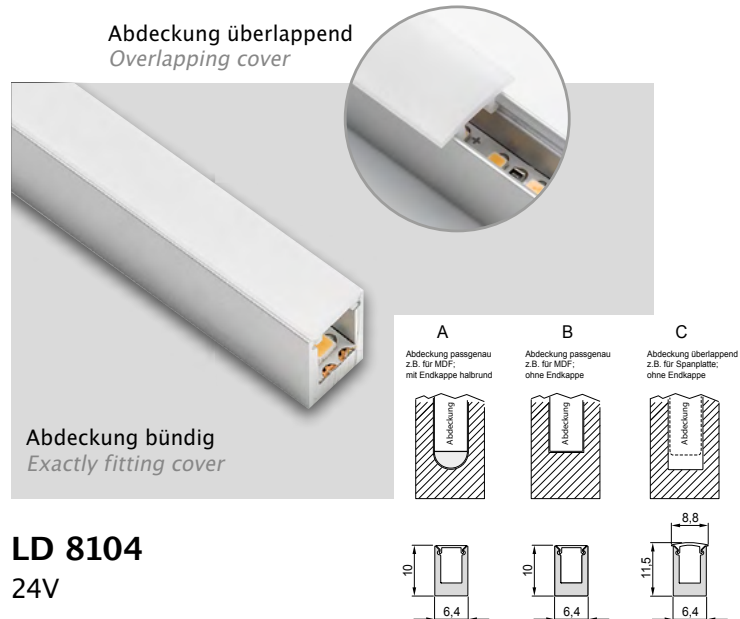

Abdeckung überlappend
Overlapping cover

LD 8104
24V

Mini-Profilleuchte als Einbauleuchte

- Frästiefe nur 10,5mm
- Fräsbreite nur 6,5mm
- Länge max. 3000mm
- 4mm LED-Streifen 3000K/4000K
- 2-polige Lichtfarbsteuerung möglich
- Profile in Schwarz, Silber-eloxiert
- Abdeckung in Schwarz oder Opal-weiß
- anschlussfertig mit Stecker ESP
- optional: Kunststoff-Endkappen (siehe Skizze)

Mini profile light as recessed or mounted light

- cutting depth 10,5mm only
- cutting width 6,5mm only
- length 3000mm max.
- 4mm LED stripe 3000K/4000K
- 2-pole tunable light control possible
- profile colours: black, anodised silver
- black or opal white cover
- ready for connection with with plug ESP
- optional: thermo plastic end caps (see sketch)