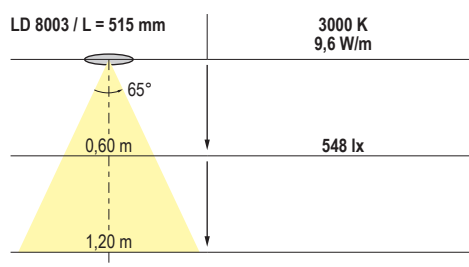

ILLUMINANCE