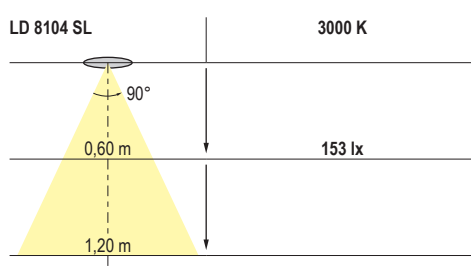

LD 8104 SL

SIMPLE AND COMPACT

The LD 8104 SL surface-mounted luminaire offers a well-designed lighting solution with a clear purpose. With its compact length of 286 mm and the option to purchase it as a single unit or as part of a set, it provides great flexibility in planning. It facilitates easy installation and enables consistent lighting concepts in kitchens, furniture and shelving.

PRODUCT FEATURES

Operating voltage	24 V
Profile	Aluminum
Connection cable	2000 mm
Diffusor	Opal-white /Black
End caps	Plastic
LED type	SMD strip 4 mm
CRI	> 90
Dimmable	Yes, depends on driver
Connection system	ESP
Protection	IP 20
Protection class	III

ILLUMINANCE

LIGHT DISTRIBUTION

PRODUCTS

Art. No.	Power (W)	Light colour (K)	Set (pcs.)	Colour	Diffuser	Length (mm)	Lumen (lm)
530 083 01	4,8	3000		Aluminum	Opal	286	225
530 083 51	4,8	3000		Aluminum	Black	286	
530 084 01	4,8	4000		Aluminum	Opal	286	
530 084 51	4,8	4000		Aluminum	Black	286	
530 085 01	4,8	3000		Black	Opal	286	225
530 085 51	4,8	3000		Black	Black	286	
530 086 01	4,8	4000		Black	Opal	286	
530 086 51	4,8	4000		Black	Black	286	
530 160 01	3,6	2700-6400		Aluminum	Opal	286	
530 160 51	3,6	2700-6400		Aluminum	Black	286	
530 161 01	3,6	2700-6400		Black	Opal	286	
530 161 51	3,6	2700-6400		Black	Black	286	
Sets:							
530 085 03	3x4,8	3000	3	Black	Opal	286	225
530 085 05	5x4,8	3000	5	Black	Opal	286	225
530 086 03	3x4,8	4000	3	Black	Opal	286	
530 086 05	5x4,8	4000	5	Black	Opal	286	
530 085 53	3x4,8	3000	3	Black	Black	286	
530 085 55	5x4,8	3000	5	Black	Black	286	
530 086 53	3x4,8	4000	3	Black	Black	286	
530 086 55	5x4,8	4000	5	Black	Black	286	

DIMENSIONS