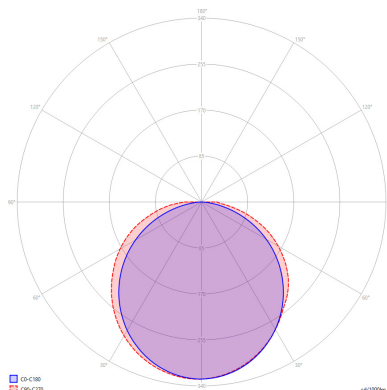

LD 8104 SL

SIMPLE AND COMPACT

The LD 8104 SL surface-mounted luminaire offers a well-designed lighting solution with a clear purpose. With its compact length of 286 mm and the option to purchase it as a single unit or as part of a set, it provides great flexibility in planning. It facilitates easy installation and enables consistent lighting concepts in kitchens, furniture and shelving.

ILLUMINANCE

LIGHT DISTRIBUTION

PRODUCTS

Art. No.	Power (W)	Light colour (K)	Set (pcs.)	Colour	Diffuser	Length (mm)	Lumen (lm)
530 083 01	4,8	3000		Aluminum	Opal	286	225
530 083 51	4,8	3000		Aluminum	Black	286	
530 084 01	4,8	4000		Aluminum	Opal	286	
530 084 51	4,8	4000		Aluminum	Black	286	
530 085 01	4,8	3000		Black	Opal	286	225
530 085 51	4,8	3000		Black	Black	286	
530 086 01	4,8	4000		Black	Opal	286	
530 086 51	4,8	4000		Black	Black	286	
530 160 01	3,6	2700-6400		Aluminum	Opal	286	
530 160 51	3,6	2700-6400		Aluminum	Black	286	
530 161 01	3,6	2700-6400		Black	Opal	286	
530 161 51	3,6	2700-6400		Black	Black	286	
Sets:							
530 085 03	3x4,8	3000	3	Black	Opal	286	225
530 085 05	5x4,8	3000	5	Black	Opal	286	225
530 086 03	3x4,8	4000	3	Black	Opal	286	
530 086 05	5x4,8	4000	5	Black	Opal	286	
530 085 53	3x4,8	3000	3	Black	Black	286	
530 085 55	5x4,8	3000	5	Black	Black	286	
530 086 53	3x4,8	4000	3	Black	Black	286	
530 086 55	5x4,8	4000	5	Black	Black	286	

DIMENSIONS