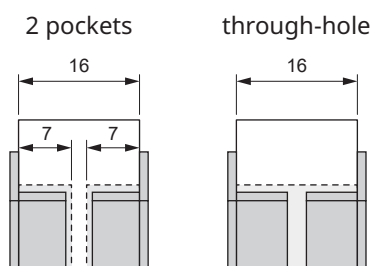

PRODUCT FEATURES

Operating voltage	24 V
Housing	Aluminum
Diffuser	See chart
Power	See chart
LED type	See chart
Light colour	SMD
Lichtfarben	See chart
CRI	>90
Dimmable	Yes, driver-dependent
Connection cable	Config-dependent
Connection system	Config-dependent
Mounting	Milling-in
Protection	IP 20
Protection class	III

Note:

Thanks to the shallow installation depth of just 7 mm (including mounting clips), lights can be installed opposite each other in a 16 mm side panel. This can be achieved either by milling pockets on both sides or by creating a continuous milled groove.

LICHTVERTEILUNG

PRODUCTS

Power (W/m)	Light colour (K)	Colour	Colour Diffuser	Länge (mm)
Config-dependending	2700-6400	Silver / Black	Opal white / Black	Config-dependending
Config-dependending	3000	Silver / Black	Opal white / Black	Config-dependending
Config-dependending	4000	Silver / Black	Opal white / Black	Config-dependending

DIMENSIONS

MOUNTING