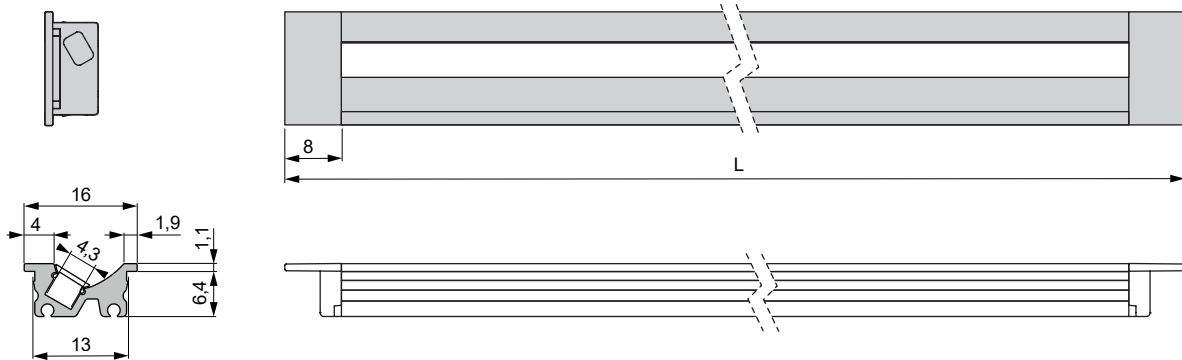

Note:

Thanks to the shallow installation depth of just 7 mm (including mounting clips), lights can be installed opposite each other in a 16 mm side panel. This can be achieved either by milling pockets on both sides or by creating a continuous milled groove.

LICHTVERTEILUNG

PRODUCTS

Power (W/m)	Light colour (K)	Colour	Colour Diffuser	Länge (mm)
Config-dependending	2700-6400	Silver / Black	Opal white / Black	Config-dependending
Config-dependending	3000	Silver / Black	Opal white / Black	Config-dependending
Config-dependending	4000	Silver / Black	Opal white / Black	Config-dependending

DIMENSIONS

MOUNTING