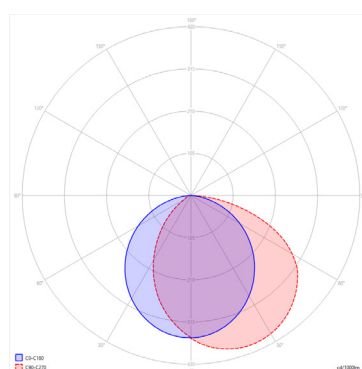

LICHTVERTEILUNG