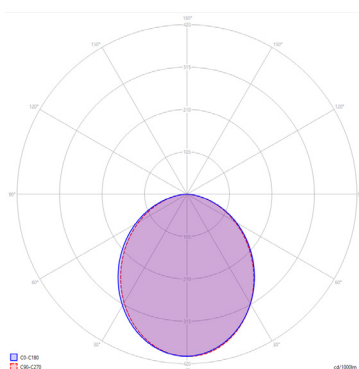

LIGHT DISTRIBUTION