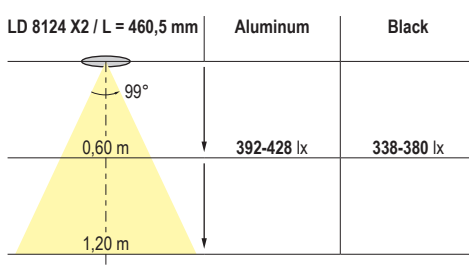

PRODUCT FEATURES

Operating voltage	24 V
Profile	Aluminum
Diffuser	Opal white
Power	15 W/m / see chart
LED type	SMD-TWIN
Light colour	2700-6400 K
Luminous flux	Yes
Connection cable	2-pole, 24AWG
Connection system	ESP
Mounting	Clamp mounting
Protection	IP20
Protection class	III

Note:

Thanks to the shallow installation depth of just 7.5 mm (including mounting clips), lights can be installed opposite each other in a 16 mm side panel. This can be achieved either by milling pockets on both sides or by creating a continuous milled groove.

ILLUMINANCE

LIGHT DISTRIBUTION

PRODUKTE

Art. No.	Power (W)	Colour	Length (mm)	Lumen (lm)
530 518 51	3,7	Black	260,5	-
530 518 52	5,1	Black	360,5	-
530 518 53	5,9	Black	410,5	-
530 518 54	6,6	Black	460,5	424-462
530 518 55	8,0	Black	560,5	-
530 518 56	11,0	Black	760,5	-
530 518 57	12,5	Black	860,5	-
530 518 58	14,0	Black	960,5	-
530 518 59	16,9	Black	1160,5	990-1102
530 518 01	3,7	Aluminum	260,5	-
530 518 02	5,1	Aluminum	360,5	-
530 518 03	5,9	Aluminum	410,5	-
530 518 04	6,6	Aluminum	460,5	482-527
530 518 05	8,0	Aluminum	560,5	-
530 518 06	11,0	Aluminum	760,5	-
530 518 07	12,5	Aluminum	860,5	-
530 518 08	14,0	Aluminum	960,5	-
530 518 09	16,9	Aluminum	1160,5	-