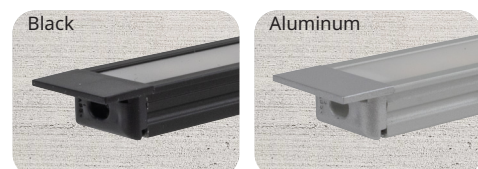

LIGHT DISTRIBUTION