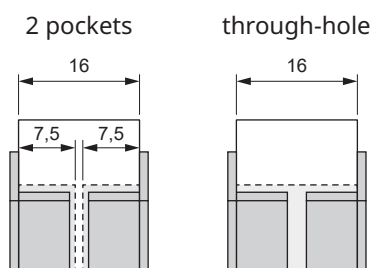

PRODUCT FEATURES

Operating voltage	24 V
Profile	Aluminum
Diffuser	Opal white
Power	15 W/m / see chart
LED type	SMD-TWIN
Light colour	2700-6400 K
Luminous flux	Yes
Connection cable	2-pole, 24AWG
Connection system	ESP
Mounting	Clamp mounting
Protection	IP20
Protection class	III

Note:

Thanks to the shallow installation depth of just 7.5 mm (including mounting clips), lights can be installed opposite each other in a 16 mm side panel. This can be achieved either by milling pockets on both sides or by creating a continuous milled groove.

ILLUMINANCE

LIGHT DISTRIBUTION

PRODUKTE

Art. No.	Power (W)	Colour	Length (mm)	Lumen (lm)
530 518 51	3,7	Black	260,5	-
530 518 52	5,1	Black	360,5	-
530 518 53	5,9	Black	410,5	-
530 518 54	6,6	Black	460,5	424-462
530 518 55	8,0	Black	560,5	-
530 518 56	11,0	Black	760,5	-
530 518 57	12,5	Black	860,5	-
530 518 58	14,0	Black	960,5	-
530 518 59	16,9	Black	1160,5	990-1102
530 518 01	3,7	Aluminum	260,5	-
530 518 02	5,1	Aluminum	360,5	-
530 518 03	5,9	Aluminum	410,5	-
530 518 04	6,6	Aluminum	460,5	482-527
530 518 05	8,0	Aluminum	560,5	-
530 518 06	11,0	Aluminum	760,5	-
530 518 07	12,5	Aluminum	860,5	-
530 518 08	14,0	Aluminum	960,5	-
530 518 09	16,9	Aluminum	1160,5	-