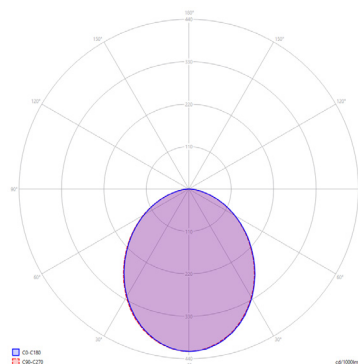

PRODUCT FEATURES

Operating voltage	24 V
Housing	Aluminum
Diffuser	Opal white
Power	3,0 W
LED type	SMD
Light colour	See chart
Luminous flux	See chart
Lux in 600mm	See chart
CRI	> 80
Dimmable	Yes
Connection cable	2-pole, 2000 mm
Connection system	ESP
Mounting	Clamp mounting
Protection	IP 44
Protection class	III

LIGHT DISTRIBUTION

PRODUCTS

Art. No.	Power (W)	Light colour (K)	Colour	Lumen (lm)	Lux in 600mm (lx)
539 933 11	3,0	2700	Black	277	322
539 933 12		3000	Black	294	250
539 933 13		2700	White	277	322
539 933 14		3000	White	294	250
539 933 15		2700	Aluminum	277	322
539 933 16		3000	Aluminum	294	250

DIMENSIONS

MOUNTING