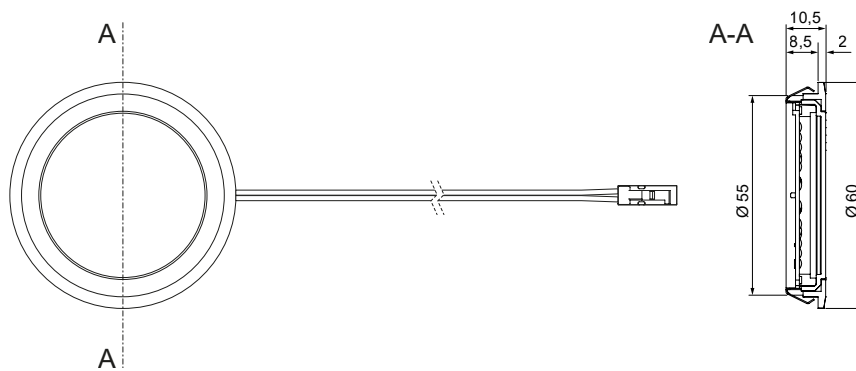

PRODUCT FEATURES

Operating voltage	24 V
Housing	Aluminum
Diffuser	Opal white
Power	3,0 W
LED type	SMD
Light colour	See chart
Luminous flux	See chart
Lux in 600mm	See chart
CRI	> 80
Dimmable	Yes
Connection cable	2-pole, 2000 mm
Connection system	ESP
Mounting	Clamp mounting
Protection	IP 44
Protection class	III

LIGHT DISTRIBUTION

PRODUCTS

Art. No.	Power (W)	Light colour (K)	Colour	Lumen (lm)	Lux in 600mm (lx)
539 933 11	3,0	2700	Black	277	322
539 933 12		3000	Black	294	250
539 933 13		2700	White	277	322
539 933 14		3000	White	294	250
539 933 15		2700	Aluminum	277	322
539 933 16		3000	Aluminum	294	250

DIMENSIONS

MOUNTING