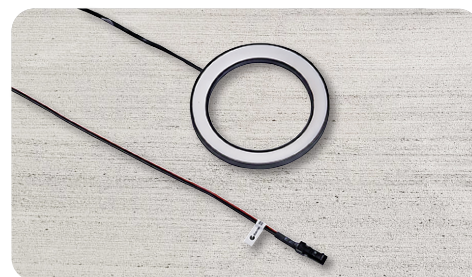

LIGHT DISTRIBUTION