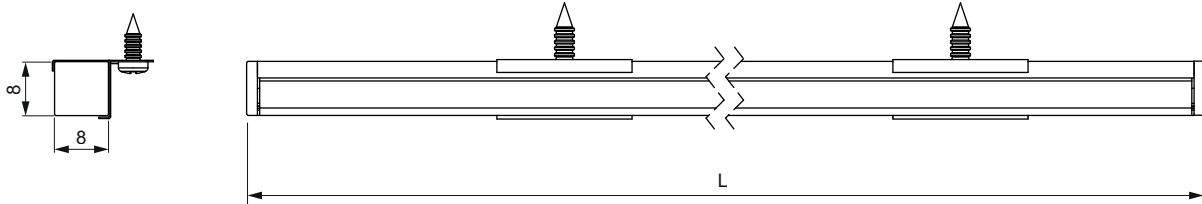

Easy installation with fixing brackets; also available with adhesive mounting on request. Cable outlet available in the center or on the side on request.

PRODUCT FEATURES

Betriebsstrom	24 V
Operating voltage	Aluminum
Housing	See chart
Diffuser	Opal weiß
Power	Config-dependent
LED type	Config-dependent
Light colour	See chart
CRI	>90
Dimmable	Yes, driver-dependent
Connection cable	Config-dependent
Connection system	Config-dependent
Mounting	Fixing brackets, 3M adhesive tape
Protection	IP 20
Protection class	III

2700-6400 K
3000 K
4000 K

PRODUCTS

Power (W/m)	Light colour (K)	Colour	Colour of Diffuser	Length (mm)
Config-dependending	2700-6400	Silver / Black / White	Opal white / Black	Config-dependending
Config-dependending	3000	Silver / Black / White	Opal white / Black	Config-dependending
Config-dependending	4000	Silver / Black / White	Opal white / Black	Config-dependending

DIMENSIONS

MOUNTING